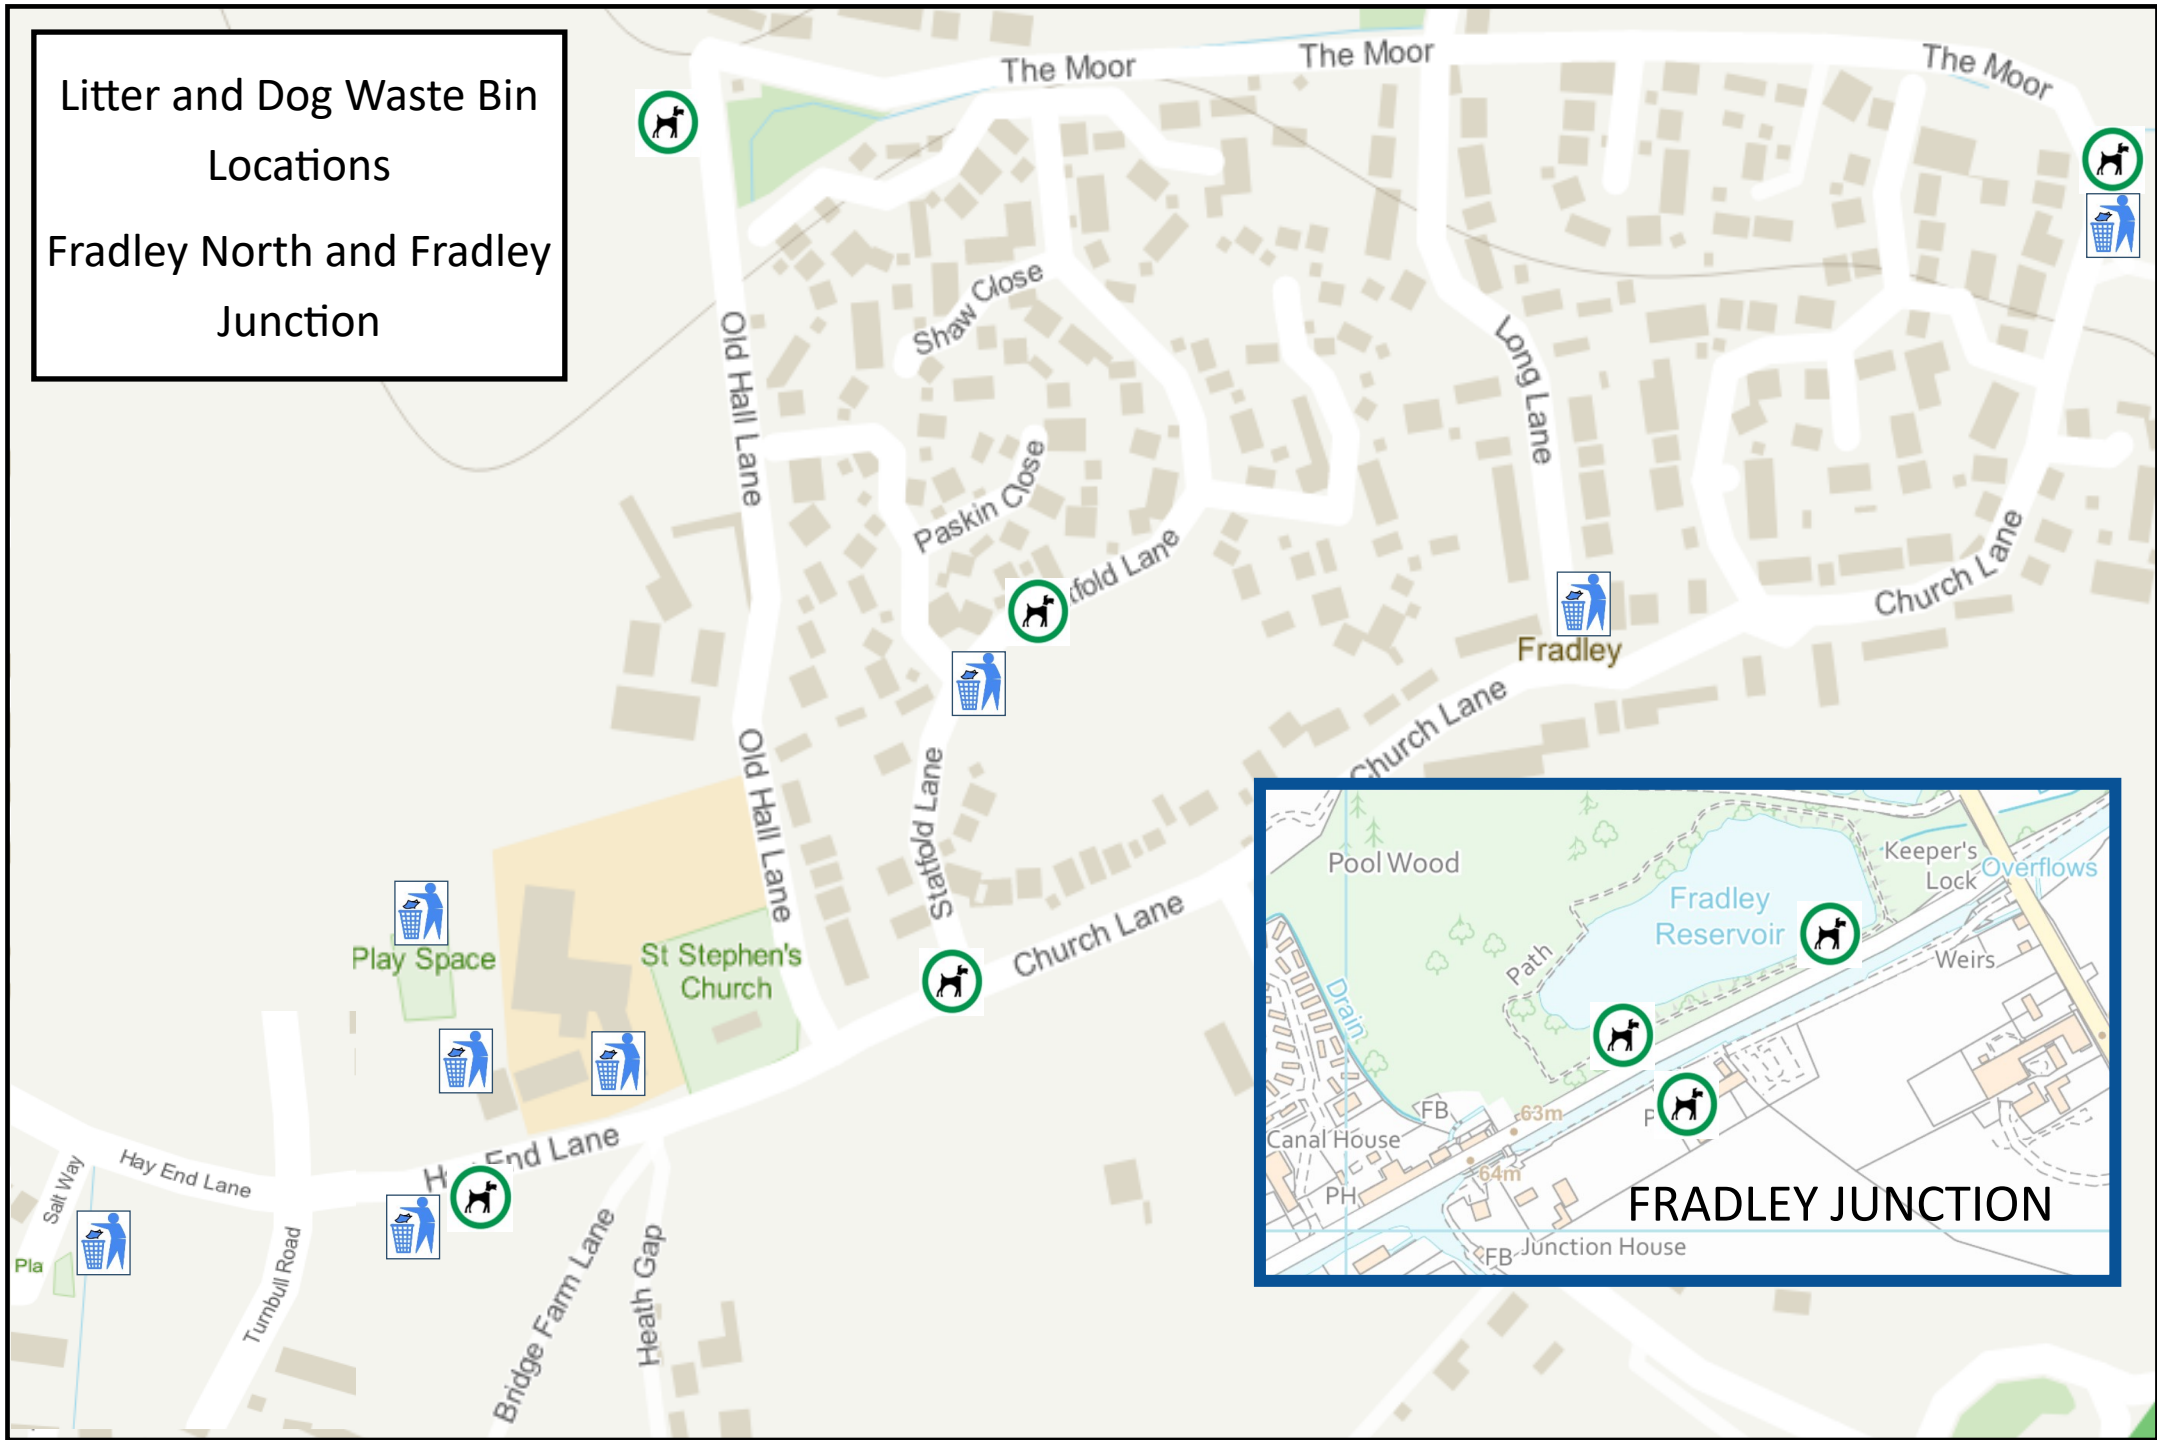

Litter and Dog Waste Bin Locations
Fradley North and Fradley Junction

Litter and Dog Waste Bin Locations
Fradley South

Litter Bin Locations
Fradley Park